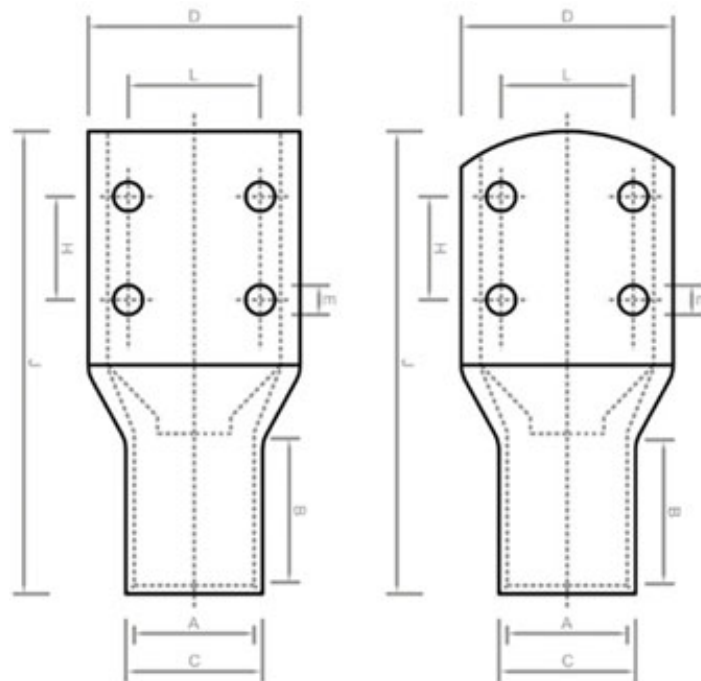

Copper Compression Type Four Hole Tubular Terminal

Products

- :: Brass Flexible Conduit Fittings Cable Glands
- :: Brass Lock Nuts
- :: Brass Stop Plugs Blind Plugs
- :: Brass Thread Reducers Enlargers Converters
- :: Copper Cable Lugs and Terminals
- :: Conduit Fittings Accessories
- :: Rubber Grommets For Conduit Boxes
- :: Brass Cable Gland Selection Chart
- :: Brass Neutral Links Neutral Bars
- :: Brass Terminal Blocks
- :: Brass Terminals Terminal Bars

- MANUFACTURED FROM PURE ELECTROLYTIC COPPER.
- COPPER LUGS & CABLE TERMINALS FROM 300 TO 1000 MM² WITH DIFFERENT STUD HOLE SIZES AS REQUIRED.
- LEAD FREE ELECTRO TIN PLATED TO PREVENT ATMOSPHERIC CORROSION.
- CABLE LUGS ARE FULLY ANNEALED TO GUARANTEE OPTIMUM DUCTILITY.
- UL, CUL CERTIFIED PRODUCT.

COPPER COMPRESSION TYPE FOUR HOLE TUBULAR TERMINAL

CAT.NO	AREA MM2	E	DIMENSIONS (MM2)						
			A	C	D	B	L	H	J
ZCT300 4E8	300	8.5	23.5	30	56	42	35	25	101
ZCT300 4E10		10.5	23.5	30	56	42	35	25	101
ZCT400 4E8	400	8.5	28.5	36.5	56	44	35	25	114
ZCT400 4E10		10.5	28.5	36.5	56	44	35	25	114
ZCT500 4E8	500	8.5	30	39	56	48	35	25	124
ZCT500 4E10		10.5	30	39	56	48	35	25	124
ZCT630 4E8	630	8.5	35	45	65	56	35	25	144
ZCT630 4E10		10.5	35	45	65	56	35	25	144
ZCT800 4E8	800	8.5	35	45	63.8	58	35	25	148
ZCT800 4E10		8.5	35	45	63.8	58	35	25	148
ZCT1000 4E8	1000	10.5	43	56.2	78.5	90	35	25	250
ZCT1000 4E10		10.5	43	56.2	78.5	90	35	25	250