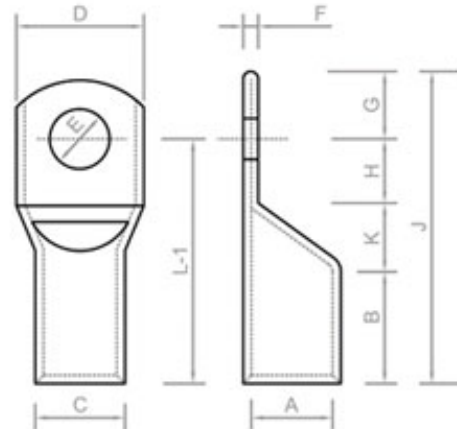

**Products**

- :: Brass BW 2 Parts Cable Glands
- :: Brass BW3 Parts Cable Glands
- :: Brass CW Cable Glands
- :: Brass CX Type Cable Glands
- :: Brass A2 Type Cable Glands
- :: Brass E1W Cable Glands
- :: Brass CXT Cable Glands
- :: Brass Marine Cable Glands
- :: Brass Metric Strain Relief Cable Glands
- :: Brass Wiping Cable Glands
- :: Brass PG Cable Glands
- :: Brass Cable Glands Accessories

## Crimping Type Tinned Copper Lugs Inspection / Without Inspection Hole

- MANUFACTURED FROM PURE ELECTROLYTIC COPPER.
- COPPER LUGS & CABLE TERMINALS FROM 2.5 TO 1000 MM2 WITH DIFFERENT STUD HOLE
- SIZES AS REQUIRED.
- LEAD FREE ELECTRO TIN PLATED TO PREVENT ATMOSPHERIC CORROSION.
- CABLE LUGS ARE FULLY ANNEALED TO GUARANTEE OPTIMUM DUCTILITY.
- UL, CUL CERTIFIED PRODUCT.

**CRIMPING TYPE TINNED COPPER LUGS INSPECTION/WITHOUT INSPECTION HOLE**

CAT.NO	AREA MM2	DIMENTIONS (MM2)										
		E	A	C	D	F	B	K	H	G	J	L-1
ZCT-538	1.5	5.2	1.8	3.7	8.0	1.0	5	2	5	4	16	12
ZCT-539	1.5	6.5	1.8	3.7	10.0	0.8	5	2	5	4	18	13
ZCT-388	2.5	4.2	2.4	4.0	8.0	1.0	7	2	5	4	18	14
ZCT-540	2.5	5.2	2.4	4.0	10.0	0.8	7	2	6	5	20	15
ZCT-541	2.5	6.5	2.4	4.0	10.0	0.8	7	2	6	5	20	15

ZCT-564	150	17.0	16.5	21.2	30.6	4.7	26	11	16	16	69	53
ZCT-243	185	17.0	18.5	23.5	34.0	5.0	32	12	17	17	78	61
ZCT-244	240	17.0	21.0	26.5	38.0	5.5	38	14	20	20	92	72
ZCT-567	240	21.0	21.0	26.5	38.0	5.5	38	14	20	20	92	72
ZCT-245	300	17.0	23.5	30.0	43.0	6.5	42	15	22	22	101	79
ZCT-569	300	21.0	23.5	30.0	43.0	6.5	42	15	22	22	101	79
ZCT-246	400	17	26.8	34.6	50.1	8.0	44	18	26	26	114	88
ZCT-571	400	21	26.8	34.6	50.1	8.0	44	18	26	26	114	88
ZCT-247	500	21	30.0	39.0	56.0	9.0	48	20	28	28	124	96
ZCT-573	550	21	31.7	41.5	59.5	9.7	52	20	30	30	132	102
ZCT-248	630	21	35.0	45.0	65.0	10.0	56	22	33	33	144	111
ZCT-599	800		39.0	50.6	73.0	11.6	78	17	40	35	170	135
ZCT-590	1000		43.0	56.2	81.0	13.2	90	20	45	45	200	155