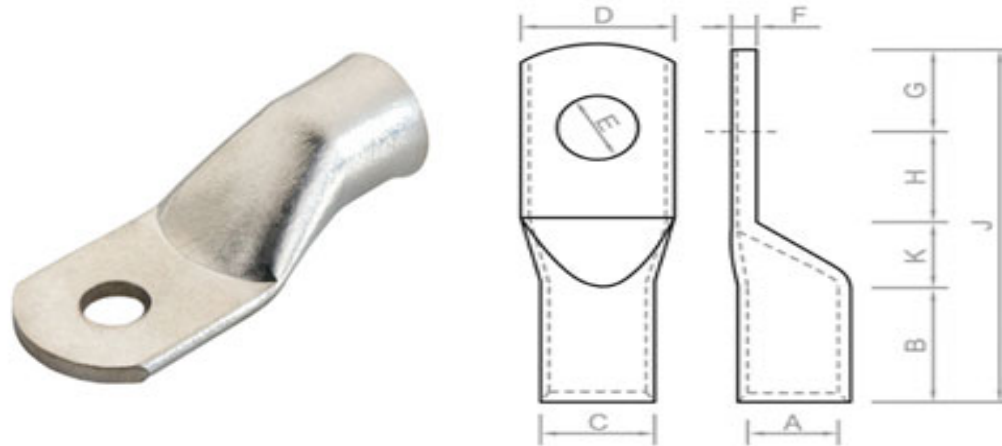

Products

- :: Brass BW 2 Parts Cable Glands
- :: Brass BW3 Parts Cable Glands
- :: Brass CW Cable Glands
- :: Brass CX Type Cable Glands
- :: Brass A2 Type Cable Glands
- :: Brass E1W Cable glands
- :: Brass CXT Cable Glands
- :: Brass Marine Cable Glands
- :: Brass Metric Strain Relief Cable Glands
- :: Brass Wiping Cable Glands
- :: Brass PG Cable Glands
- :: Brass Cable Glands Accessories

## Soldering Types Copper Tubular Sockets

- MANUFACTURED FROM PURE ELECTROLYTIC COPPER.
- COPPER LUGS & CABLE TERMINAL FROM 15 TO 1000 MM2 WITH DIFFERENT STUD HOLE SIZES AS REQUIRED.
- LEAD FREE ELECTRO TIN PLATED TO PREVENT ATMOSPHERIC CORROSION.
- CABLE LUGS ARE FULLY ANNEALED TO GUARANTEE OPTIMUM DUCTILITY.
- UL, CUL CERTIFIED PRODUCT.

### SOLDERING TYPE COPPER TUBULAR CABLE LUGS HEAVY DUTY

CAT.NO	AMPS	DIMENSIONS (MM2)									
		E	A	C	D	F	B	K	H	G	J
ZCTS-6	15	5.1	4.8	6.2	9	1.4	10	3	6	5	24
ZCTS-7	30	7.1	6.4	8.0	12	1.6	13	4	10	6	33
ZCTS-8	60	10.3	9.5	11.3	17	1.8	14	8	13	9	44
ZCTS-9	100	11.9	11.9	13.9	21	2.0	19	9	14	13	55
ZCTS-10	150	13.5	14.3	17.1	25	2.8	22	10	16	14	62