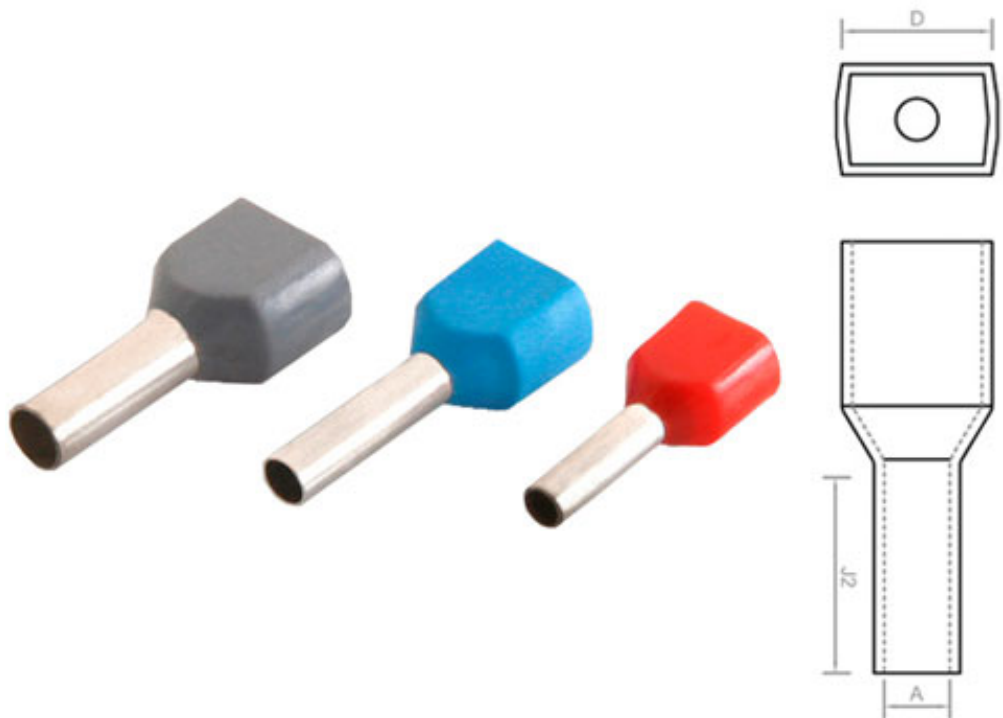

**Products**

- :: Brass BW 2 Parts Cable Glands
- :: Brass BW3 Parts Cable Glands
- :: Brass CW Cable Glands
- :: Brass CX Type Cable Glands
- :: Brass A2 Type Cable Glands
- :: Brass E1W Cable Glands
- :: Brass CXT Cable Glands
- :: Brass Marine Cable Glands
- :: Brass Metric Strain Relief Cable Glands
- :: Brass Wiping Cable Glands
- :: Brass PG Cable Glands
- :: Brass Cable Glands Accessories

## Twin Cord End Terminal Insulated Ferrules

- MANUFACTURED FROM PURE ELECTROLYTIC COPPER.
- COPPER LUGS & CABLE TERMINALS FROM 0.5 TO 16 MM<sup>2</sup> WITH DIFFERENT STUD HOLE SIZES AS REQUIRED.
- LEAD FREE ELECTRO TIN PLATED TO PREVENT ATMOSPHERIC CORROSION.
- CABLE LUGS ARE FULLY ANNEALED TO GUARANTEE OPTIMUM DUCTILITY.

**TWIN CORD END TERMINAL INSULATED FERRULES**

CAT.NO	AREA MM <sup>2</sup>	COLOUR	DIMENSIONS (MM <sup>2</sup> )		
			J2	A	D
ZSFT-508L8	0.5	WHITE	8	1.5	5.6
ZSFT-509L8	0.75	GREY	8	1.8	6.2

ZSFT-509L10	0.75	GREY	10	1.8	6.2
ZSFT-510L8	1	RED	8	2	6
ZSFT-511L10	1	RED	10	2	6
ZSFT-512L8	1.5	BLACK	8	2.3	7.2
ZSFT-512L10	1.5	RED	10	2.3	7.2
ZSFT-513L12	1.5	BLACK	12	2.3	7.2
ZSFT-514L6	2.5	BLUE	6	2.9	8.5
ZSFT-514L8	2.5	BLUE	8	2.9	8.5
ZSFT-515L10	2.5	BLUE	10	2.9	8.5
ZSFT-515L12	2.5	BLUE	12	2.9	8.5
ZSFT-517L12	4	GREY	12	3.8	9.2
ZSFT-520L14	6	YELLOW	14	4.9	10.5
ZSFT-522L14	10	RED	14	6.5	13
ZSFT-525L14	16	BLUE	14	8.3	19.3